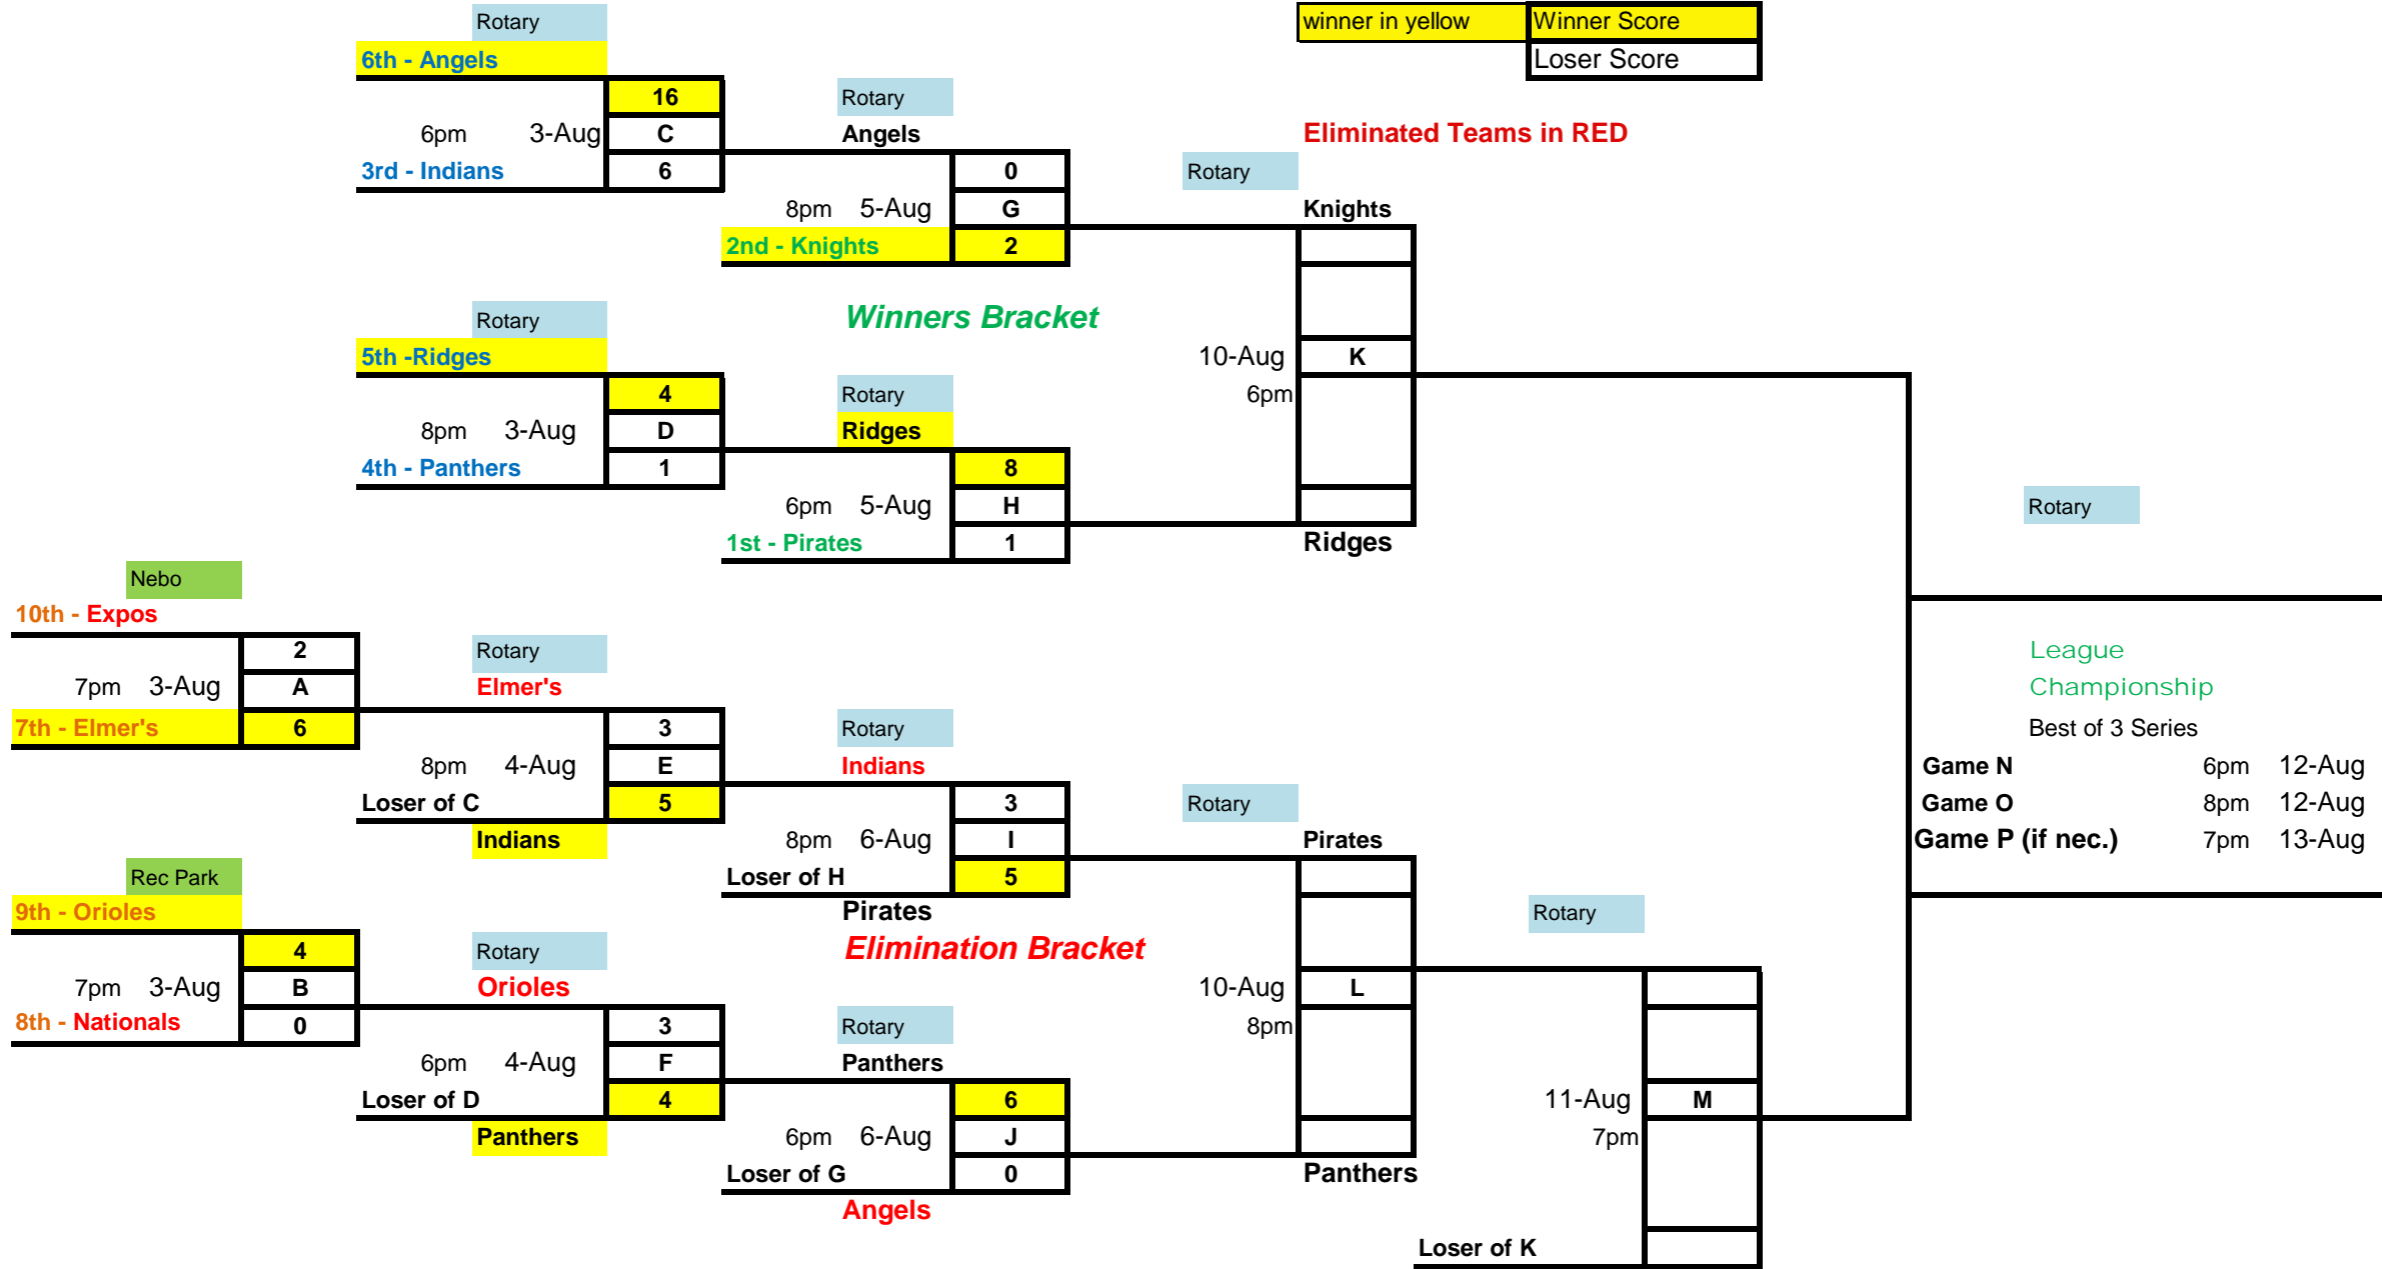

2015 Connecticut Twilight League - Playoff Bracket

winner in yellow	Winner Score
	Loser Score

Rotary
6th - Angels
6pm 3-Aug
16
C
3rd - Indians
6

Rotary
Angels
8pm 5-Aug
0
G
2nd - Knights
2

Rotary
5th - Ridges
8pm 3-Aug
4
D
4th - Panthers
1

Rotary
Ridges
6pm 5-Aug
8
H
1st - Pirates
1

Nebo
10th - Expos
7pm 3-Aug
2
A
7th - Elmer's
6

Rotary
Elmer's
8pm 4-Aug
3
E
Loser of C
5
Indians

Rotary
Indians
8pm 6-Aug
3
I
Loser of H
5
Pirates

Rec Park
9th - Orioles
7pm 3-Aug
4
B
8th - Nationals
0

Rotary
Orioles
6pm 4-Aug
3
F
Loser of D
4
Panthers

Rotary
Panthers
6pm 6-Aug
6
J
Loser of G
0
Angels

Rotary
Knights
10-Aug 6pm
K
Ridges
10-Aug 8pm
L
Pirates
11-Aug 7pm
M
Panthers
Loser of K